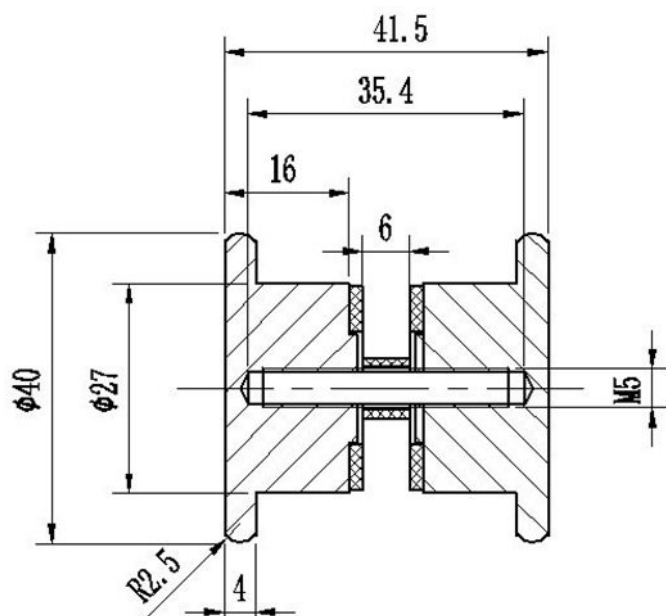

PRODUCT SHEET

Description:

Brass Door Knob "Kiel", $\varnothing 40$ mm, Alu-Look, 6-12mm Glass, Drill Hole $\varnothing 8$ mm - Recommended $\varnothing 10$ mm

Item number:

15.24.092-1

Units	Box	Carton	HS Code	Barcode
Pair	1	50	8302415000	 5704866504102